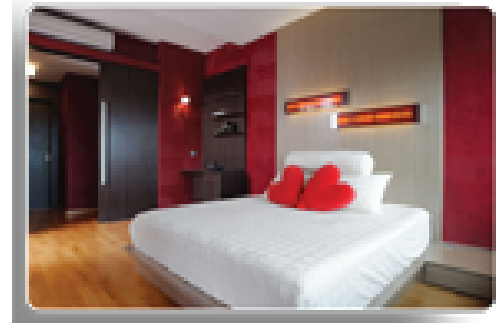

Miscellaneous work

- -Laying floor protection for affected area
- -Chemical washing for kitchen and 3 bathrooms

To contact us:

Mobile: 96993697

TI: 62528843

Fax: 62528840

Email: homestudio@singnet.com.sg

Address: 400 Balestier Road,
Balestier Plaza

#02-15 Singapore 329802