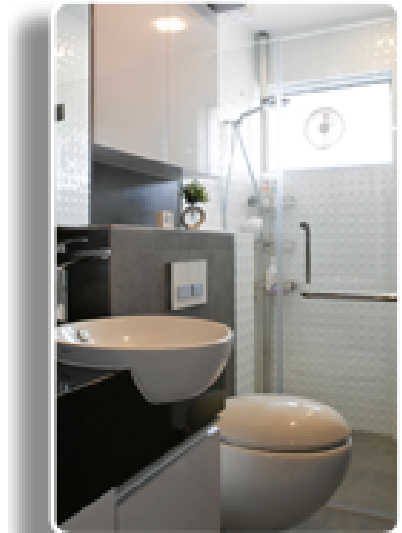

To contact us:

Mobile: 96993697

TI: 62528843

Fax: 62528840

Email: homestudio@singnet.com.sg

Address: 400 Balestier Road,

Balestier Plaza

#02-15 Singapore 329802