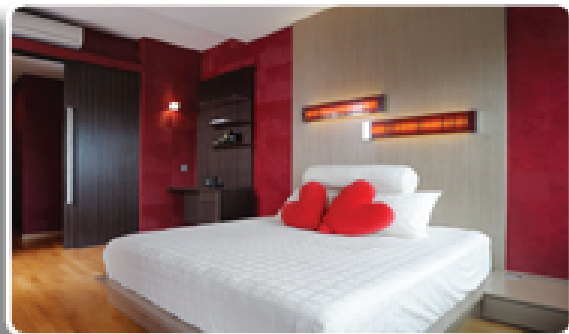

Miscellaneous

- Painting for whole unit with nippon paint inc.
expose pipes
- Provide protection sheets for flooring
- Chemical wash for whole unit

- 3 room - \$5688

- 4 room - \$5888

- 5 room - \$6188

Futher disc upon sign up